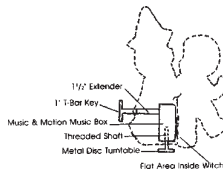

1 - \$4.00ea

6 - 20% 12 - 30% Off

MINI MUSIC BOXES

These Music Boxes Are 18-Note Movements Keys Included With Every Music Box.

ROCK-A-BYE BABY 1 - \$4.50ea
 RUDOLPH 1 - \$4.50ea
 SEND IN THE CLOWNS 6 - \$3.75ea
 TEDDY BEARS PICNIC
 WEDDING MARCH
 SANTA CLAUS IS COMING TO TOWN
 WE WISH YOU A MERRY CHRISTMAS

CLOSEOUT

DANCING FIGURES

ANIMATION KIT

(FOR DONA'S MOLDS)

Adds dancing motion to your regular Music Box.

Animation Kit - \$2.50ea

Animation Kit Will Accommodate All Two Hole Regular Music Boxes.

PRICES SUBJECT TO CHANGE WITHOUT NOTICE