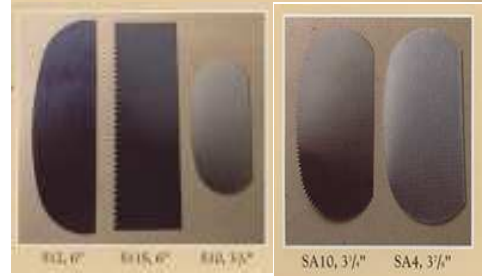

- RS100 Rubber Scruber 100G \$1.95
- RS220 Rubber Scruber 220G \$1.95

**RSS 6" Ribbon Sculpt Set \$18.69**

**RTC Rubber Texture Comb \$7.29**

**KEMPER TOOLS®**

- S1 Steel Scraper \$2.49
- S3 Steel Scraper \$2.49
- S4 Steel Scraper \$2.59
- S6 Steel Scraper \$2.29
- S10 Steel Scraper \$2.99
- S11 Steel Scraper \$3.29
- S11S Steel Scraper \$3.79
- S12 Steel Scraper \$3.89
- SA4 Steel Scraper \$2.49
- SA10 Steel Scraper \$2.99