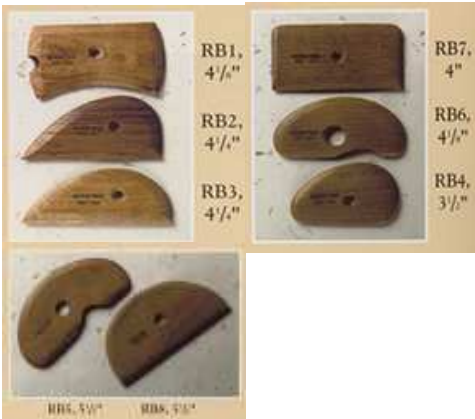

1/2/18 **KEMPER TOOLS 10**

- R1 6' Ribbon Tool \$4.05
- R2 6' Ribbon Tool \$4.05
- R3 6' Ribbon Tool \$4.05
- R4 6' Ribbon Tool \$4.05
- R5 6' Ribbon Tool \$4.05

**RBOO Double O Rib \$9.69**

- RB1 Potter's Rib 4 1/8" \$5.69
- RB2 Potter's Rib 4 1/4" \$4.99
- RB3 Potter's Rib 4 1/4" \$4.85
- RB4 Potter's Rib 3 1/2" \$5.19
- RB5 Potter's Rib 5 3/4" \$6.59
- RB6 Potter's Rib 4 1/8" \$5.85
- RB7 Potter's Rib 4" \$5.09
- RB8 Potter's Rib 5 4/4" \$6.15

- RBT1 Texture Rib 1" \$8.49
- RBT2 Texture Rib 2" \$8.49
- RBT3 Texture Rib 3" \$8.49
- RBT4 Texture Rib 4" \$8.49
- RBT5 Texture Rib 5" \$8.49
- RBT6 Texture Rib 6" \$8.49
- RBT7 Texture Rib 7" \$8.49
- RBT8 Texture Rib 8" \$8.49

- RDS Rubber Detailer Sm \$3.59
- RE2 Ribbon Tool 8 3/8" \$11.49
- RE3 Ribbon Tool 9 3/4" \$11.69
- RE4 Ribbon Tool 8 1/4" \$11.69

**RK37 Raku Tongs 37 Degre \$57.99**  
**RK45 Raku Tongs 45 Degre \$58.99**