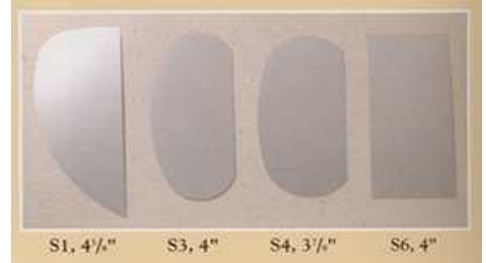

- RS100 Rubber Scruber 100G \$1.95
- RS220 Rubber Scruber 220G \$1.95

**RSS 6" Ribbon Sculpt Set \$18.69**

**RTC Rubber Texture Comb \$7.29**

**KEMPER TOOLS®**

- S1 Steel Scraper \$2.49
- S3 Steel Scraper \$2.49
- S4 Steel Scraper \$2.59
- S6 Steel Scraper \$2.29
- S10 Steel Scraper \$2.99
- S11 Steel Scraper \$3.29
- S11S Steel Scraper \$3.79
- S12 Steel Scraper \$3.89
- SA4 Steel Scraper \$2.49
- SA10 Steel Scraper \$2.99