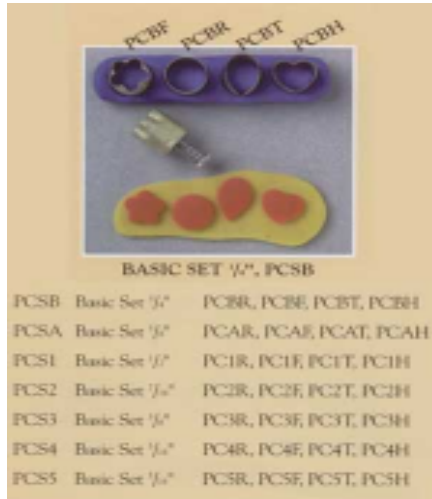

\$15.49

PCSFL 3 LG Flower Set

\$13.29

PCSFS 4 SM Flower Set

\$12.99

- PCSB Basic Set 3/4" \$16.89
- PCSA Basic Set 5/8" \$15.99
- PCS1 Basic Set 1/2" \$13.95
- PCS2 Basic Set 7/16" \$13.85
- PCS3 Basic Set 3/8" \$13.79
- PCS4 Basic Set 5/16" \$12.89
- PCS5 Basic Set 3/16" \$12.99