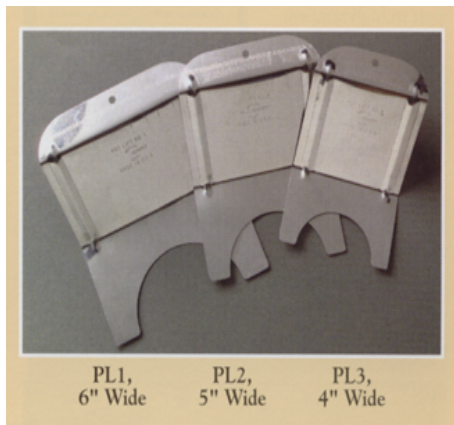

\$15.49

PCSFL 3 LG Flower Set

\$13.29

PCSFS 4 SM Flower Set

\$12.99

- PCSB Basic Set 3/4" \$16.89
- PCSA Basic Set 5/8" \$15.99
- PCS1 Basic Set 1/2" \$13.95
- PCS2 Basic Set 7/16" \$13.85
- PCS3 Basic Set 3/8" \$13.79
- PCS4 Basic Set 5/16" \$12.89
- PCS5 Basic Set 3/16" \$12.99

PCB Porcelain Clean Brush \$11.99

PCN Potter's Cutoff Needle \$1.25

PL1 Pot Lifter 6" Wide \$13.39

PL2 Pot Lifter 5" Wide \$11.69

PL3 Pot Lifter 4" Wide \$10.99

PNH Potter's Needle Hvy \$2.05

PRO Tool \$2.79