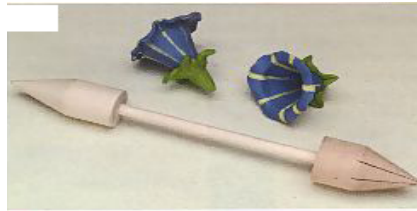

KRS1 Rose Stick Set

\$3.19 MDT Multi Drill Tool

\$4.29

PAD35 Wooden Paddle

\$8.99

KSP1 Special Ribbon Tool

\$6.19

MFTS Multi Finger Tool Set

\$6.89

PAS Patching Spatula

\$4.55

KSP4 Special Ribbon Tool

\$6.19

MG1 Morning Glory Fluted Tool

\$3.49

PCSST Star Set