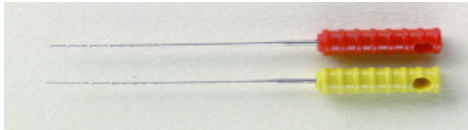

PAS Patching Spatula

$4.55