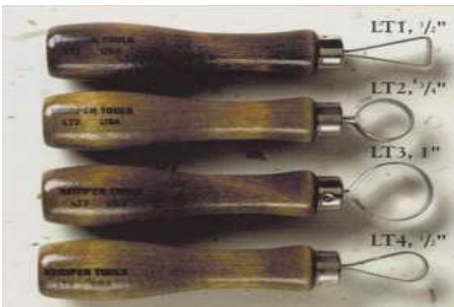

**KRS1 Rose Stick Set**

**\$3.19 MDT Multi Drill Tool \$3.39**

**PAD35 Wooden Paddle \$8.49**

**KSP1 Special Ribbon Tool \$5.99**  
**KSP4 Special Ribbon Tool \$5.99**

**MFTS Multi Finger Tool Set \$6.49**

**PAS Patching Spatula \$4.25**

**LFC Lady Finger Tool Coarse \$4.59**  
**LFF Lady Finger Tool Fine \$4.59**  
**LFM Lady Finger Tool Med \$4.59**

**MG1 Morning Glory Fluted Tool \$3.29**

**PC1F - PCSTR Pattern Cutters**  
(All PC1=1/2", PC2=7/16", PC3=3/8", PC4=5/16", PC5=3/16')

**PCSST Star Set \$14.19**

**MKN Mold Knife \$5.69**

**LFTS Lady Finger Tool Set \$11.39**

**LT1 Loop Tool 1/2" Triangle \$4.35**  
**LT2 Loop Tool 3/4" Triangle \$4.35**  
**LT3 Loop Tool 1" Circle \$4.35**  
**LT4 Loop Tool 1/2" Teardrop \$4.35**  
**LT5 Loop Tool 3/4" Teardrop \$4.35**  
**LT6 Loop Tool 1 1/4" Tdrop \$4.35**  
**LT7 Loop Tool 1 1/8" Tdrop \$4.35**  
**LT8 Loop Tool 1 3/4" Triagle \$4.35**