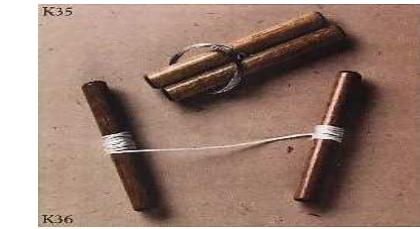

K23 Clean Up Tool \$3.69
 K24 Clean Up Tool \$3.85

K25 Incising Tool \$3.99

K26 Finger Tool \$3.89

K27 Sgraffito Tool \$3.89

K31 Zig Zag Saw \$4.59
 K32 Zig Zag Saw Hvy Duty \$4.89

K33 Spongette \$4.89
 K33L Spongette Long Handle \$5.49

K34 Trimmer Knife \$3.29

K35 Wire Clay Cutter \$3.39
 K36 Nylon Clay Cutter \$3.49

K37T Wire Clay Cutter Twist \$4.09

K38 Wire Clay Cutter 36" EXTRA LONG \$4.09

K43-X BudSetter \$2.19

K45 Klay Gun \$17.99

K45D Klay Gun Disk Set \$4.29