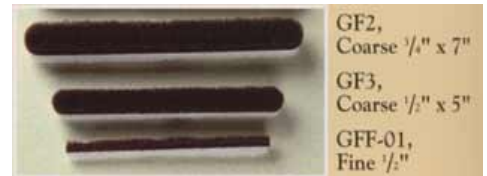

**GF3 Greenware File Sm Crs**

**\$4.77**

**GFF Greenware File Skinny**

**\$2.25**

**GPL Gold Pen Large**

**\$17.19**

**GPS Gold Pen Small**

**\$17.39**