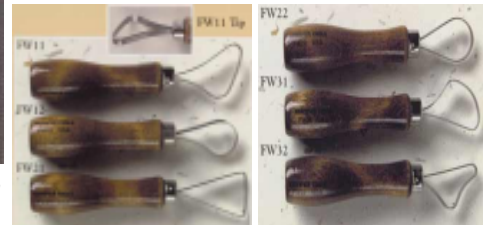

**FW22 Sculpture Tool**

**\$4.65**

**FW31 Sculpture Tool**

**\$4.65**

**FW32 Sculpture Tool**

**\$4.65**

**FWPL Lg Fluid Writer**

**\$16.49**