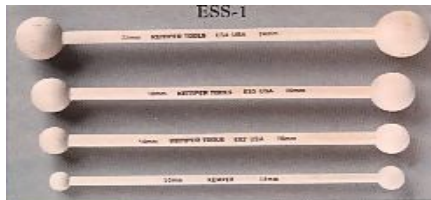

**DTA Dipping Tong**

**\$14.99**

**ELP Element Pins**

**\$4.40**

**ELS Element Staples**

**\$5.29**

Hold loose kiln elements in place with these easy to insert, sharp-ended pins. These 1 1/4" pins are of a heat resistant alloy for temperatures to 2500 degrees F (Cone 13).

**EMBS Embossing Spoon**

**\$3.69**

**ESO Eye Sizer 6mm-8mm**

**\$3.24**

**ES1 Eye Sizer 10mm-12mm**

**\$3.29**

**ES2 Eye Sizer 14mm-16mm**

**\$3.24**

**ES3 Eye Sizer 18mm-20mm**

**\$3.29**

**ES4 Eye Sizer 22mm-24mm**

**\$3.44**

**ES5 Eye Sizer 26mm-28mm**

**\$3.29**

**ES6 Eye Sizer 30mm-32mm**

**\$3.24**

**ESS-1 Eye Sizer Set 10mm-24mm**

**\$9.99**

**ESS-2 Eye Sizer Set 6mm-28mm**

**\$13.29**

**EZ-SQ Easy Sqze K45 Adap**

**\$28.49**

**F96 Soft Fettleing Knife**

**\$6.09**