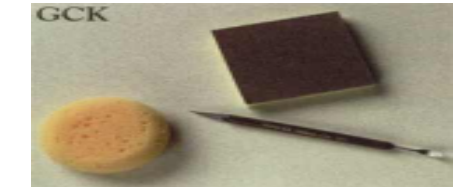

GF2 Greenware File Lg Crs

$4.99

GF3 Greenware File Sm Crs

$4.77

GFF Greenware File Skinny

$2.25