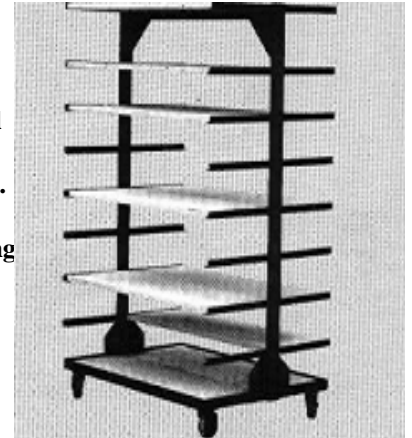

Laguna Ware Rack .....$325.00 Additional Shelves.....$5.95 10% DISCOUNT & FREIGHT

Priced 25% to 50% below the competition, Laguna Ware Racks are designed for commercial and industrial customers who buy a ware rack like your grandfather bought shoes - to last forever. Measuring 24" x 38" x 58", the rack assembles in minutes and will ship UPS or RPS. We have never found a better ware rack value; we don't believe you will either.

- •All Steel, Heavy-Duty Construction lasts years and years.
- •Industrial Casters for Easy Rolling
- •18 Brackets to Accommodate Numerous Shelving Configurations.
- •Six 12" x 36" x 3/4" Shelves Included (ACX, Exterior Grade Plywood), additional shelves available. Knocks Down for Easy Shipping by UPS.