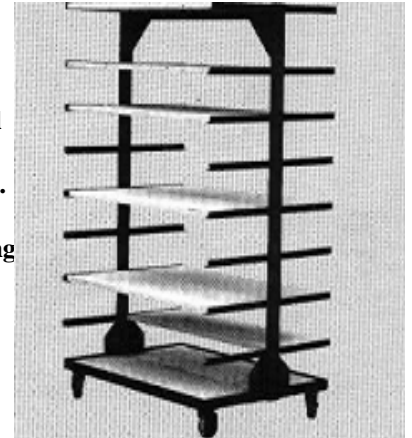

8 1/2" x 2"	$54.95	10 1/2" x 6 1/4"	$77.95
8 1/2 " x 6 1/4"	$68.95	12" x 6 1/4"	$89.95
8 1/2" x 5"	$44.95	12" x 2"	$79.95

Laguna Ware Rack .....$325.00 Additional Shelves.....$5.95
10% DISCOUNT & FREIGHT

Priced 25% to 50% below the competition, Laguna Ware Racks are designed for commercial and industrial customers who buy a ware rack like your grandfather bought shoes - to last forever. Measuring 24" x 38" x 58", the rack assembles in minutes and will ship UPS or RPS. We have never found a better ware rack value; we don't believe you will either.

- •All Steel, Heavy-Duty Construction lasts years and years.
- •Industrial Casters for Easy Rolling
- •18 Brackets to Accommodate Numerous Shelving Configurations.
- •Six 12" x 36" x 3/4" Shelves Included (ACX, Exterior Grade Plywood), additional shelves available. Knocks Down for Easy Shipping by UPS.