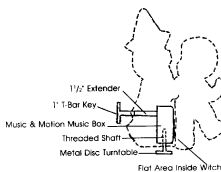

6 - 20% 12 - 30% Off

MINI MUSIC BOXES

These Music Boxes Are 18-Note Movements Keys Included With Every Music Box.

ROCK-A-BYE BABY 1 - \$4.50ea
 RUDOLPH 6 - \$3.75ea
 SEND IN THE CLOWNS
 TEDDY BEARS PICNIC
 WEDDING MARCH
 SANTA CLAUS IS COMING TO TOWN
 WE WISH YOU A MERRY CHRISTMAS
 CLOSEOUT

DANCING FIGURES ANIMATION KIT

(FOR DONA'S MOLDS) Adds dancing motion to your regular Music Box.

Animation Kit - \$2.50ea

Animation Kit Will Accommodate All Two Hole Regular Music Boxes.

PRICES SUBJECT TO CHANGE WITHOUT NOTICE