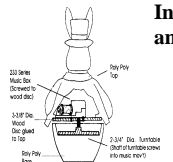

REPLACEMENT BATTERIES

For Blinkies and Electronic MusicBoxes.

LARGE 12MM **MINI 8MM**
 1 - \$0.40ea 1 - \$0.40ea
 6 - \$0.30ea 6 - \$0.30ea
 25 - \$0.25ea 25 - \$0.25ea

May Mix Or Match for Quantity Discount.

ROLY POLY ANIMATION KIT

Adds motion to SCIOTO MOLDS Includes Lucite Turntable and Mounting Plate.

Roly Poly Kit Only

1 - \$1.00ea
 6 - \$0.80ea

Roly Poly Kit Will Accommodate All Regular Two Hole Music Boxes.