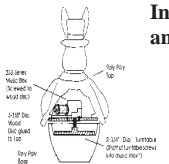

REGULAR
 MINI 1/2" \$0.48ea
 3/4" \$0.48ea 1" \$0.55ea
 1-1/2" \$0.60ea
 2 1/4" \$0.60ea
 2-3/4" \$0.60ea
 3" \$0.65ea 6 or more 20% Off
 3-1/4" \$0.65ea
 4" \$0.70ea

WAGGLE

Adds motion to your regular music box. Consists of a nickel-plated bent shaft and protective plastic sleeve.

WAGGLE KIT - \$1.99ea.

3 or more 20% off

Waggle Kit will Accomodate All 2 hole regular music boxes.

REPLACEMENT BATTERIES

For Blinkies and Electronic MusicBoxes.

LARGE 12MM MINI 8MM

1 - \$0.40ea 1 - \$0.40ea

6 - \$0.30ea 6 - \$0.30ea

25 - \$0.25ea 25 - \$0.25ea

May Mix Or Match for Quantity Discount.

ROLY POLY ANIMATION KIT

Adds motion to SCIOTO MOLDS Includes Lucite Turntable and Mounting Plate.

Roly Poly Kit Only