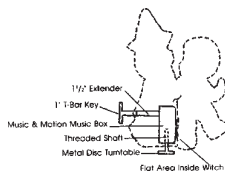

6 - \$0.30ea 6 - \$0.30ea

25 - \$0.25ea 25 - \$0.25ea

May Mix Or Match for Quantity Discount.

ROLY POLY ANIMATION KIT

Adds motion to SCIOTO MOLDS Includes Lucite Turntable and Mounting Plate.

Roly Poly Kit Only

12" THREADED CAROUSEL ROD

1 - \$3.85ea

18" THREADED CAROUSEL ROD

1 - \$4.00ea

6 - 20% 12 - 30% Off

MINI MUSIC BOXES

These Music Boxes Are 18-Note Movements Keys Included With Every Music Box.

ROCK-A-BYE BABY 1 - \$4.50ea
 RUDOLPH 1 - \$4.50ea
 SEND IN THE CLOWNS 6 - \$3.75ea
 TEDDY BEARS PICNIC
 WEDDING MARCH
 SANTA CLAUS IS COMING TO TOWN
 WE WISH YOU A MERRY CHRISTMAS

CLOSEOUT

DANCING FIGURES

ANIMATION KIT

(FOR DONA'S MOLDS)

Adds dancing motion to your regular Music Box.

Animation Kit - \$2.50ea

Animation Kit Will Accomodate All Two Hole Regular Music Boxes.

PRICES SUBJECT TO CHANGE WITHOUT NOTICE