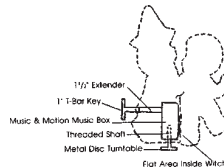

1 - \$0.40ea

6 - \$0.30ea

25 - \$0.25ea

May Mix Or Match for Quantity Discount.

ROLY POLY ANIMATION KIT

Adds motion to SCIOTO MOLDS Includes Lucite Turntable and Mounting Plate.

Roly Poly Kit Only

1 - \$1.00ea

6 - \$0.80ea

Roly Poly Kit Will Accommodate All Regular Two Hole Music Boxes. Does not include Music Box.

MINI MUSIC BOXES

These Music Boxes Are 18-Note Movements Keys Included With Every Music Box.

ROCK-A-BYE BABY 1 - \$4.50ea
 RUDOLPH 1 - \$4.50ea
 SEND IN THE CLOWNS 6 - \$3.75ea
 TEDDY BEARS PICNIC 6 - \$3.75ea
 WEDDING MARCH CLOSEOUT
 SANTA CLAUS IS COMING TO TOWN
 WE WISH YOU A MERRY CHRISTMAS

DANCING FIGURES

ANIMATION KIT

(FOR DONA'S MOLDS) Adds dancing motion to your regular Music Box.

Animation Kit - \$2.50ea

Animation Kit Will Accommodate All Two Hole Regular Music Boxes.

CAROUSEL RODS

2 3/8" THREADED CAROUSEL ROD