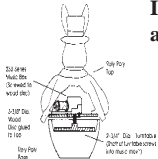

1 - \$0.40ea

6 - \$0.30ea

25 - \$0.25ea

May Mix Or Match for Quantity Discount.

ROLY POLY ANIMATION KIT

Adds motion to SCIOTO MOLDS Includes Lucite Turntable and Mounting Plate.

Roly Poly Kit Only

1 - \$1.00ea

6 - \$0.80ea

Roly Poly Kit Will Accommodate All Regular Two Hole Music Boxes. Does not include Music Box.

MINI MUSIC BOXES

These Music Boxes Are 18-Note Movements Keys Included With Every Music Box.

ROCK-A-BYE BABY 1 - \$4.50ea
 RUDOLPH 1 - \$4.50ea
 SEND IN THE CLOWNS 6 - \$3.75ea
 TEDDY BEARS PICNIC 6 - \$3.75ea
 WEDDING MARCH CLOSEOUT
 SANTA CLAUS IS COMING TO TOWN
 WE WISH YOU A MERRY CHRISTMAS